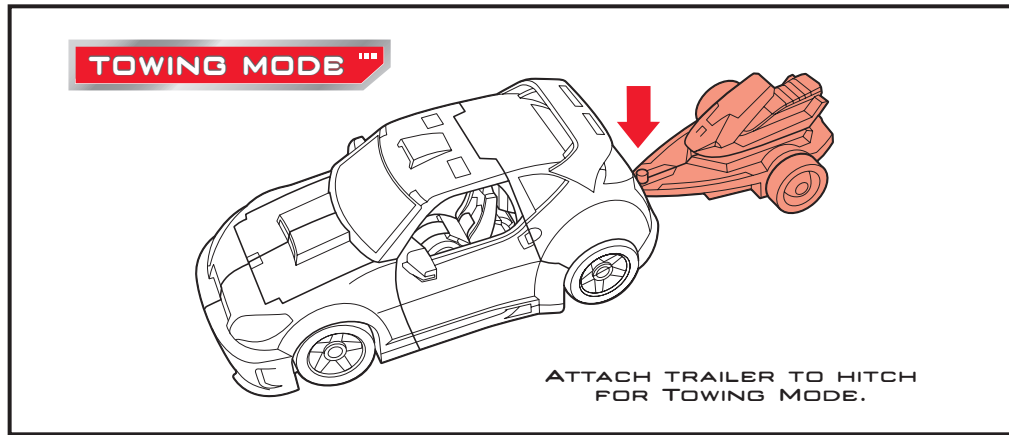

## ROBOTS IN DISGUISE

AUTOBOT®  
**CLIFFJUMPER®**

AGES 5+  
82866/81273 ASST.

TRANSFORMERS.COM

NOTE: Some parts are made to detach if excessive force is applied and are designed to be reattached if separation occurs. Adult supervision may be necessary for younger children.

### CHANGING TO ROBOT

Reverse order of instructions to convert back into vehicle.